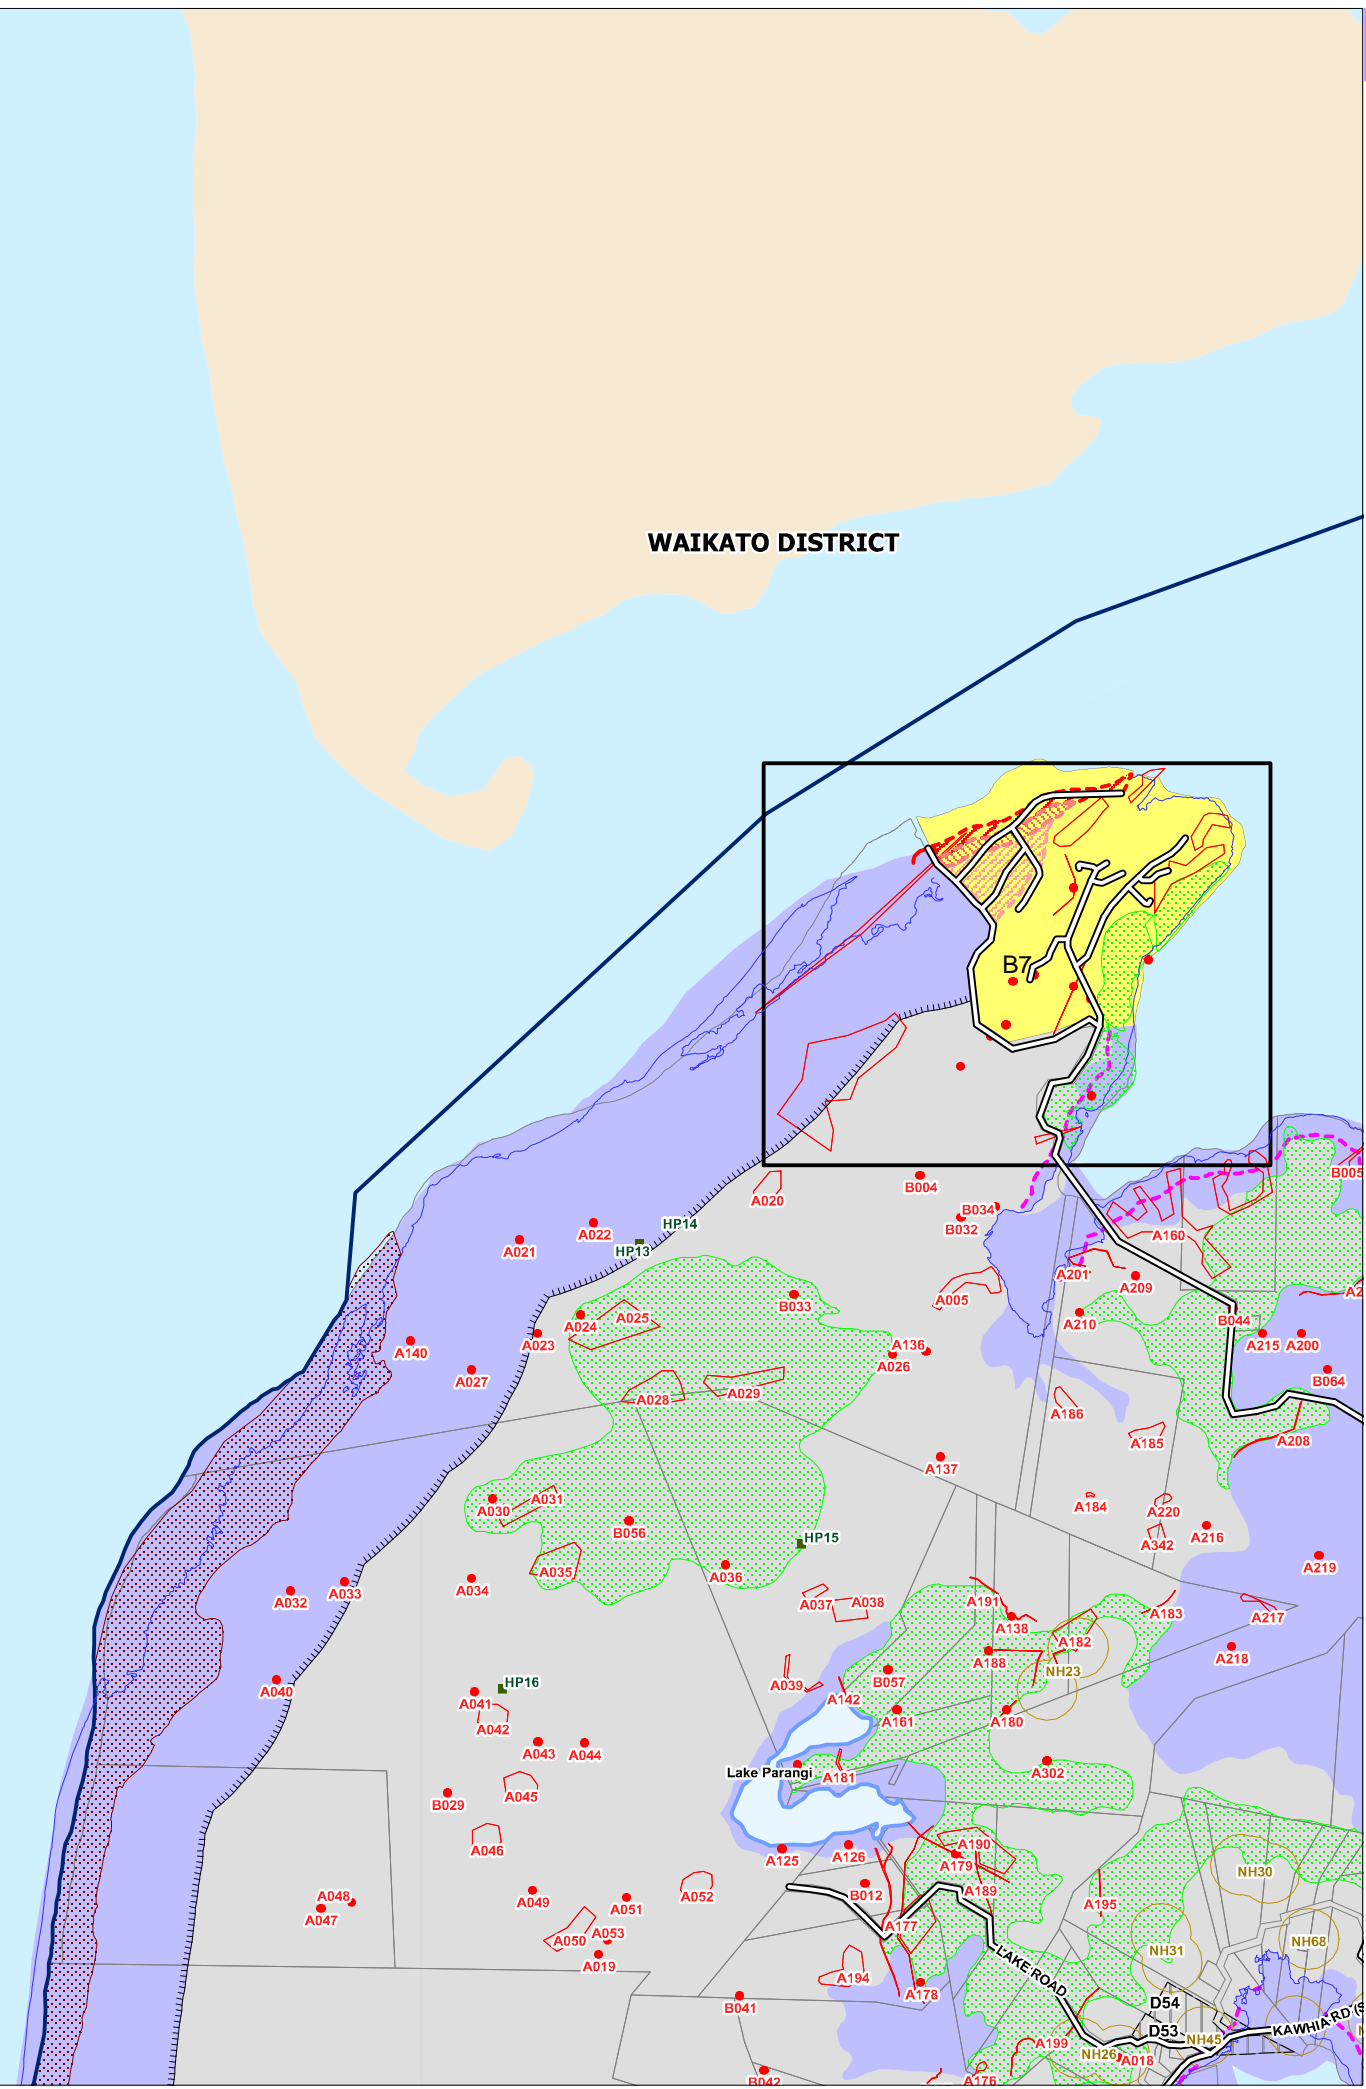

Map M1b

Scale 1:25 000

WAIKATO DISTRICT

Otorohanga District
District Plan Map
Operative
30 October 2014