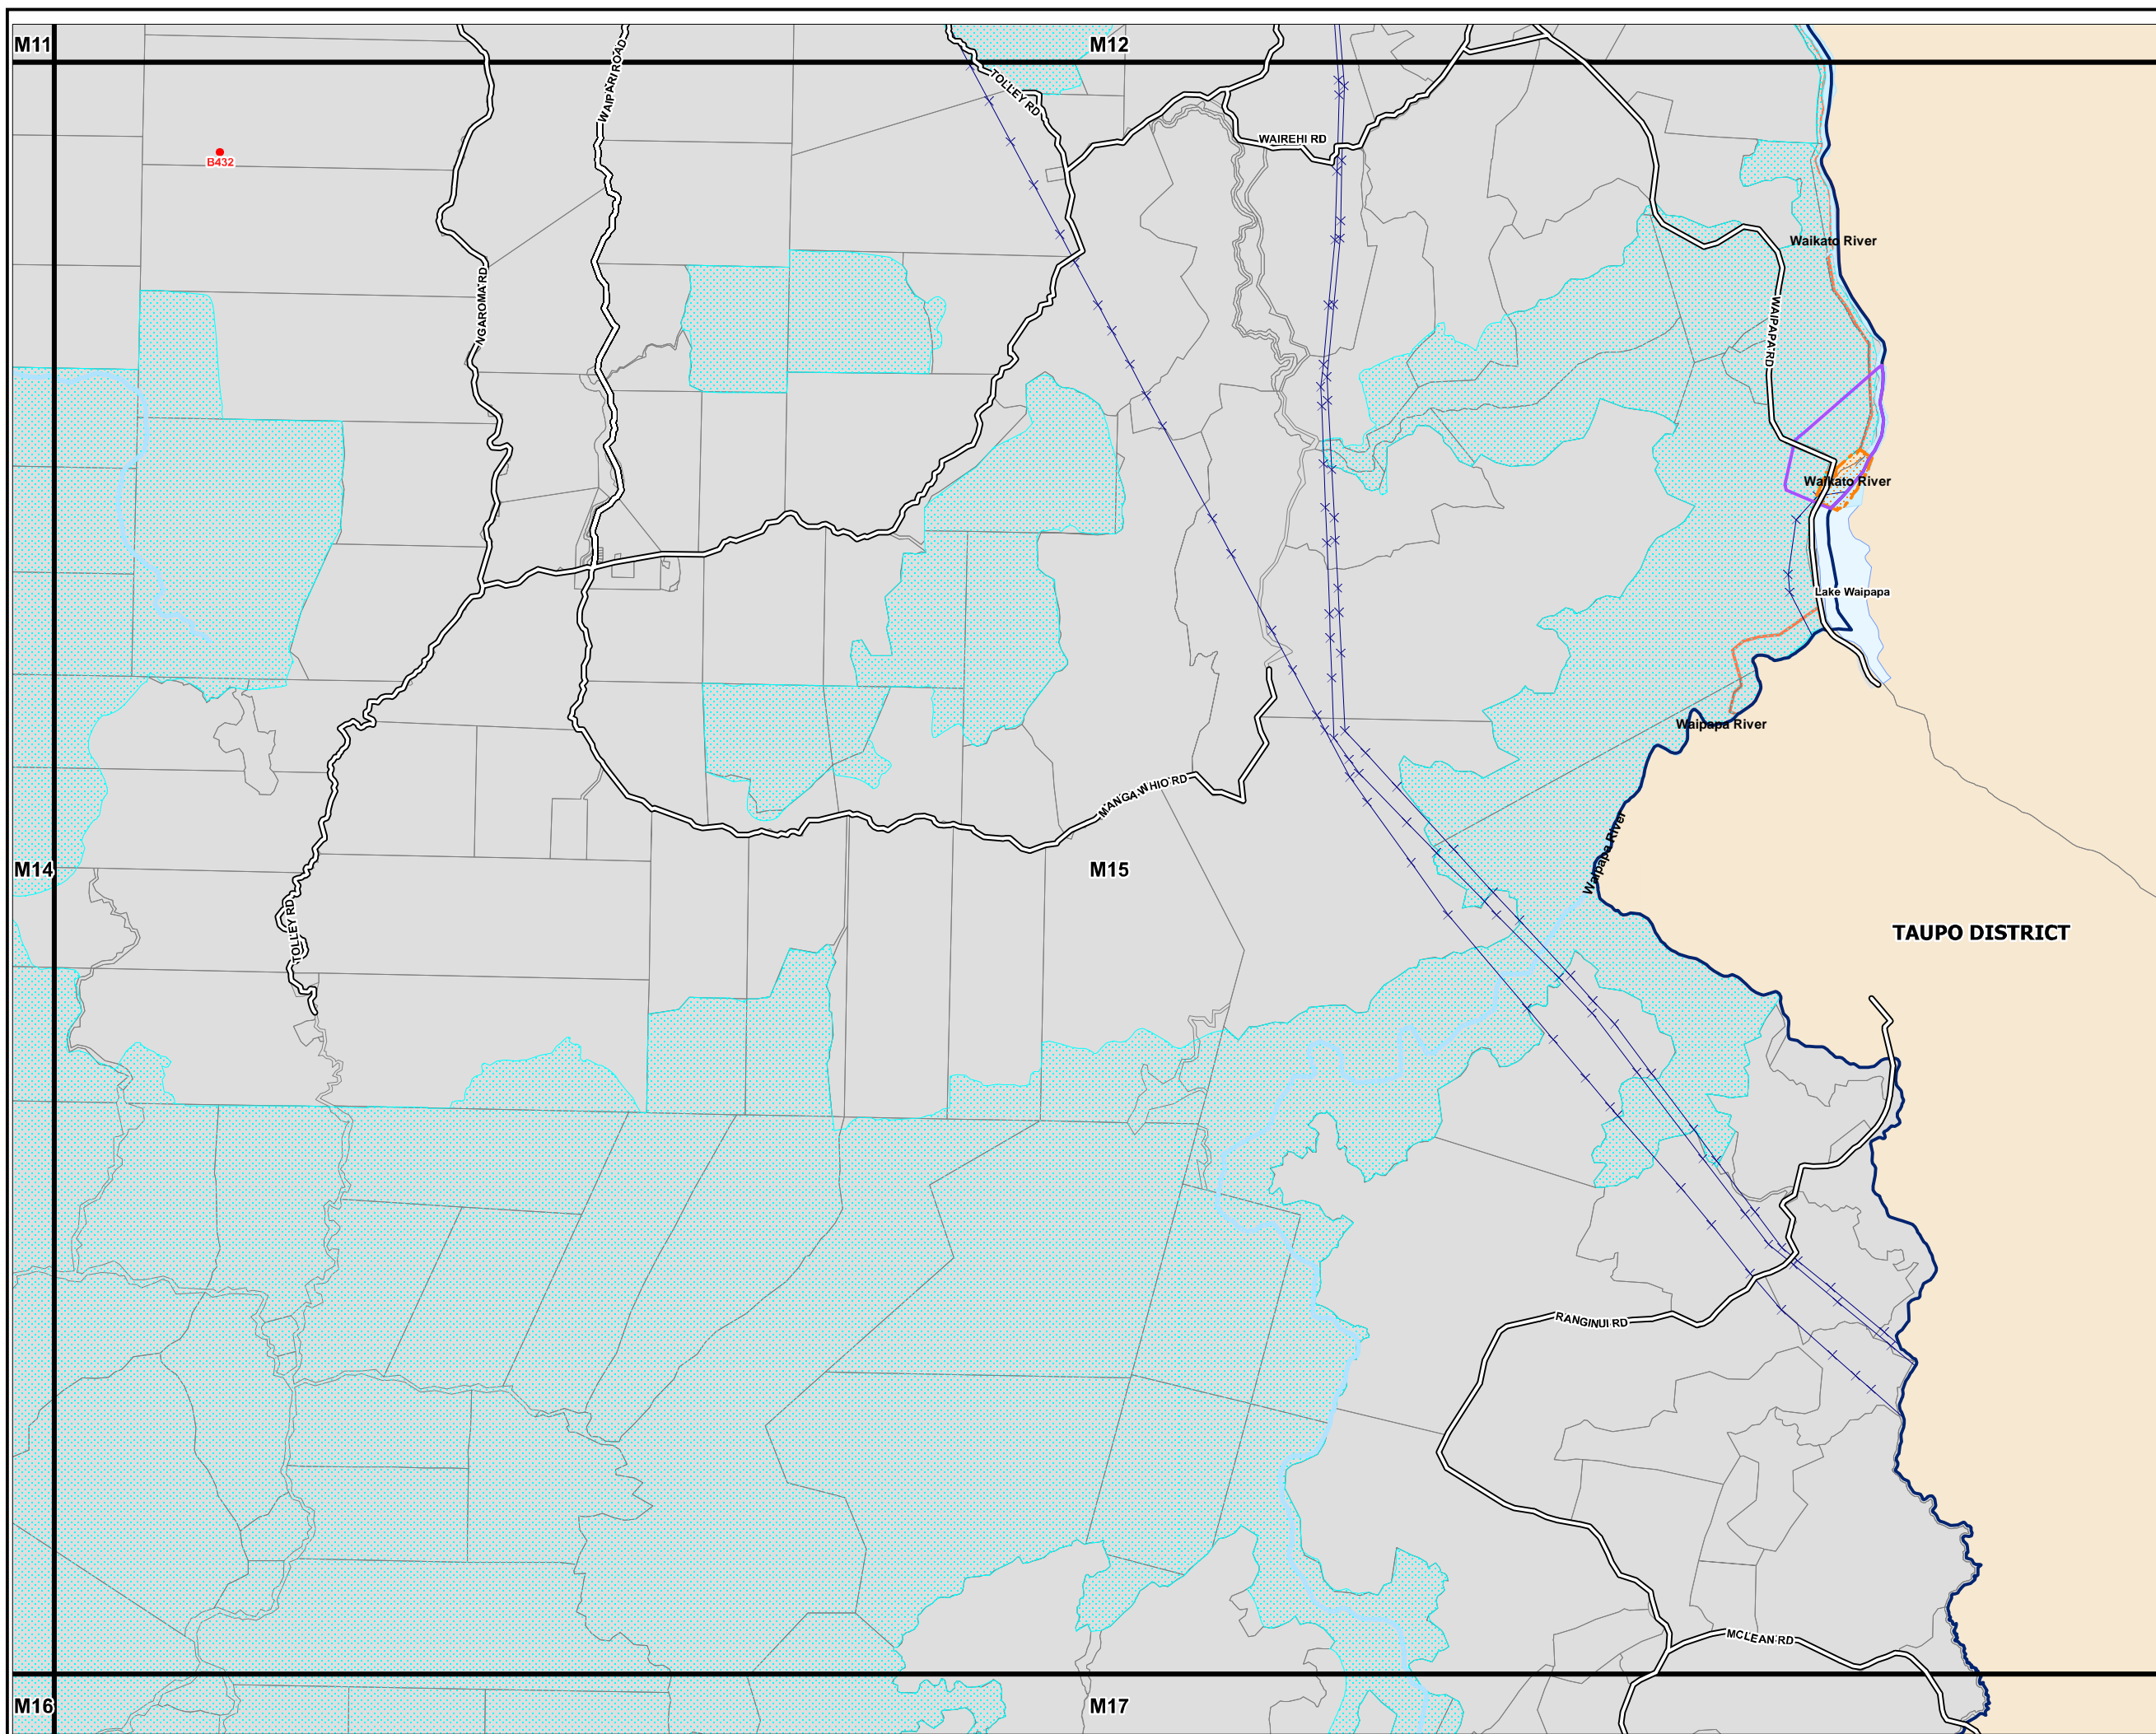

Map M15

Scale 1:50 000

TAUPO DISTRICT

Otorohanga District
District Plan Map
Operative
30 October 2014